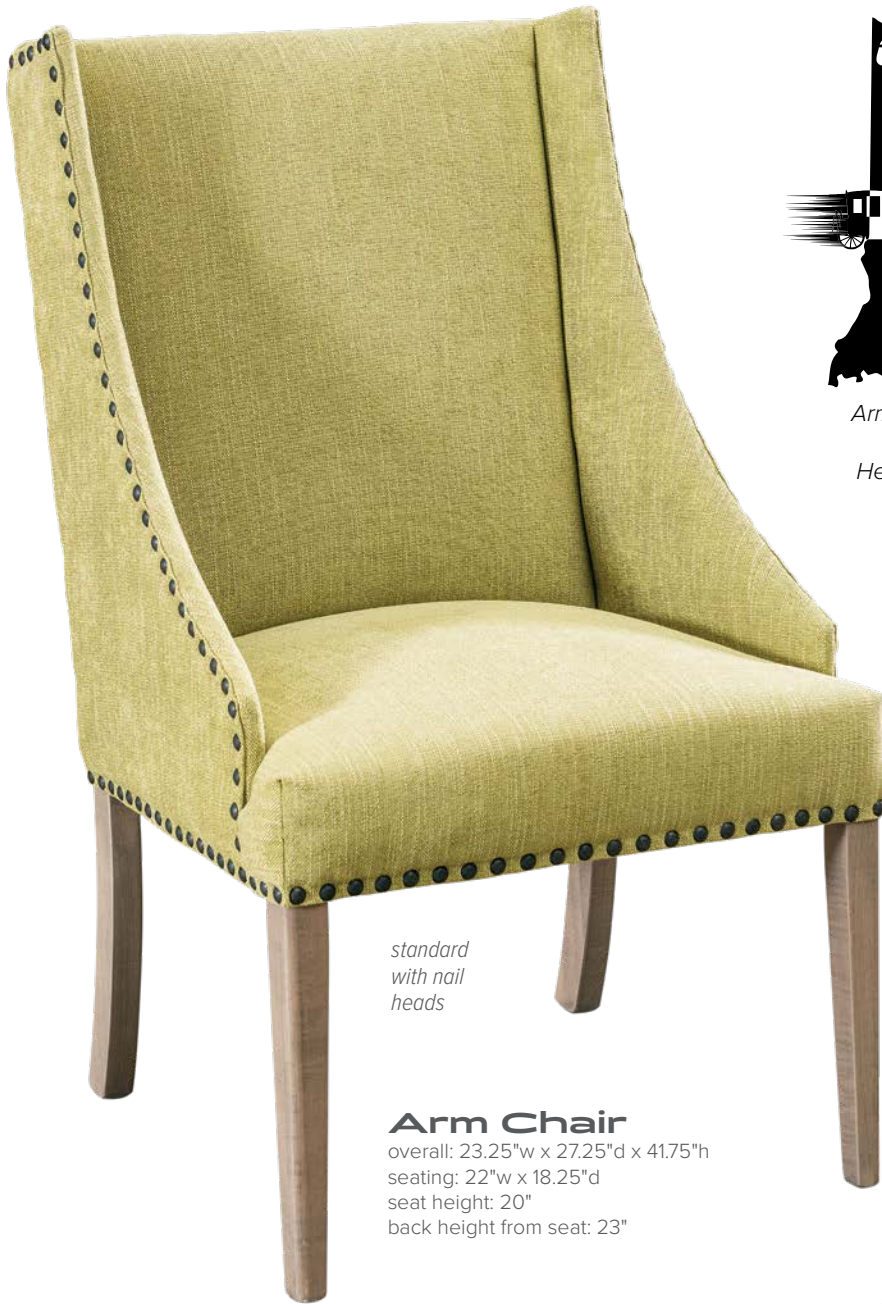

Arm chair in Brown Maple w/any Heartland Fabrics material

standard with nail heads

Arm Chair

overall: 23.25"w x 27.25"d x 41.75"h
seating: 22"w x 18.25"d
seat height: 20"
back height from seat: 23"