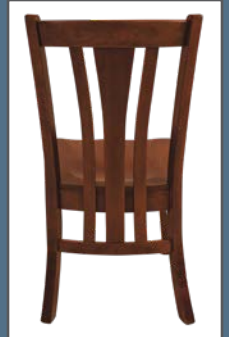

Arm Chair

overall: 23.14"w x 23.25"d x 39"h
seating: 19.5"w x 17.75"d
arm height: 25.5"
seat height: 17.75"
back height from seat: 23.25"