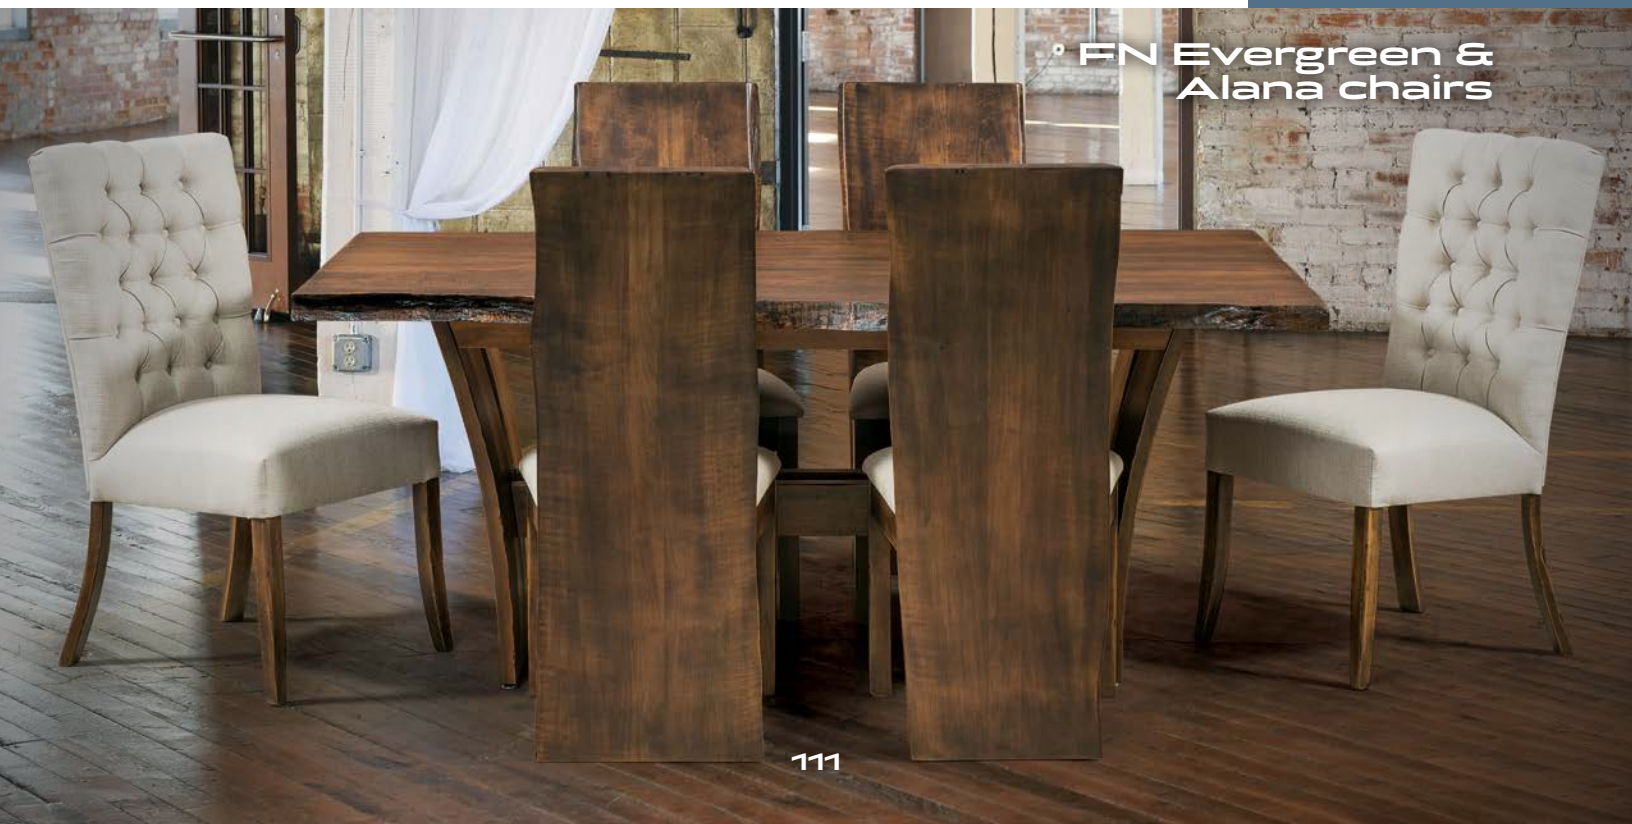

° FN Evergreen & Alana chairs

Fargo

- ▣ Side
- ▣ Arm
- ▣ Swivel Bar Stool
- ▣ Stationary Bar Stool
- ▣ Desk Chair

*Chairs shown
in Brown Maple
with RNC-1091
Accessible Beige;
seat with SP-166
Weathered Tree
Bark stain.*